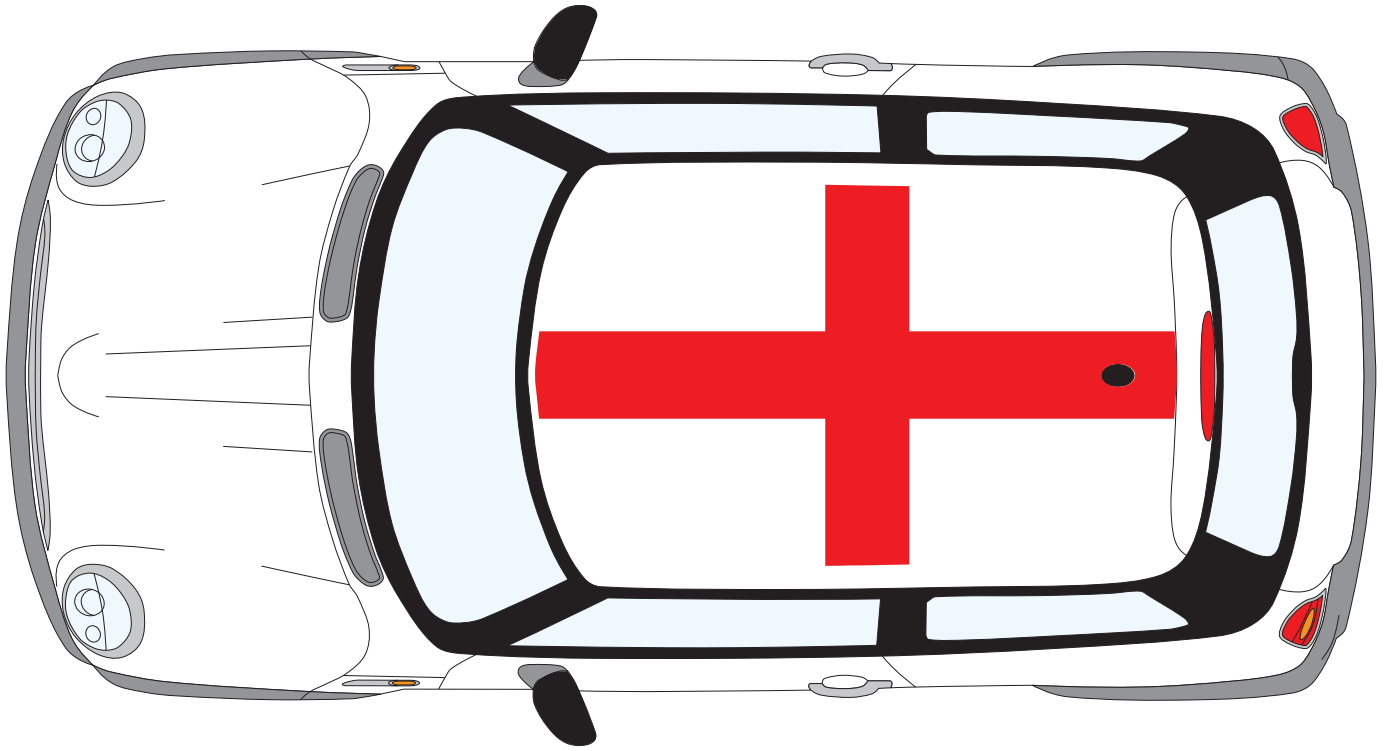

George Cross Kit

The colour of your roof is the background colour. Example shows a red kit.

Colour Range

Black

White

Silver

Red

Blue

Yellow